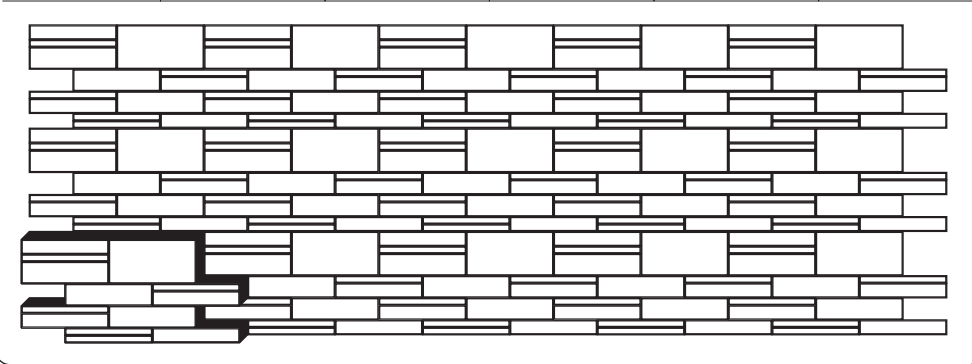

HATTUSHA

*UNESCO World Heritage Site: Hattusha: The Hittite Capitol, Çorum Province, Turkey
For more information about this destination please visit <http://whc.unesco.org/en/list/377>

STRIP PATTERN

4 Piece Module
CleftStone STR-020

SqFt: _____ Stone: _____

4. Choose either a straight-cut or tumbled finish.

Strip patterns are not available with a tumbled or chipped finish .

Straight Cut Tumbled (Not Available) Chipped (Not Available)

Modular Size	SqFt./Module	Piece 1	Piece 2	Piece 3	Piece 4	Standard Grout Joints	Price Code
24XHATUSH	9.33 SqFt.	12" X 24"	06" X 24"	04" X 24"	02" X 24"	1/4" Rustic or 3/16" Refined	
12XHATUSH	2.33 SqFt.	06" X 12"	03" X 12"	02" X 12"	01" X 12"	1/4" Rustic or 3/16" Refined	
06XHATUSH	0.58 SqFt.	03" X 06"	1.5" X 06"	01" X 06"	0.5" X 06"	1/4" Rustic or 3/16" Refined	