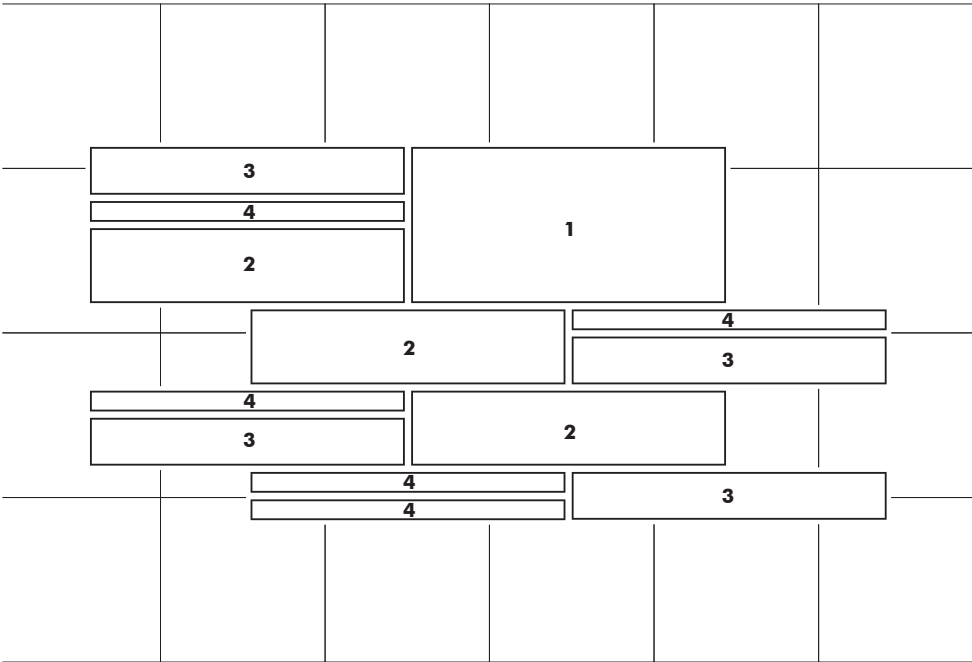

HATTUSHA

*UNESCO World Heritage Site: Hattusha: The Hittite Capitol, Çorum Province, Turkey
For more information about this destination please visit <http://whc.unesco.org/en/list/377>

STRIP PATTERN

4 Piece Module
CleftStone STR-020

Modular Size	SqFt./Module	Piece 1	Piece 2	Piece 3	Piece 4	Standard Grout Joints	Price Code
24XHATUSH	9.33 SqFt.	12" X 24"	06" X 24"	04" X 24"	02" X 24"	1/4" Rustic or 3/16" Refined	
12XHATUSH	2.33 SqFt.	06" X 12"	03" X 12"	02" X 12"	01" X 12"	1/4" Rustic or 3/16" Refined	
06XHATUSH	0.58 SqFt.	03" X 06"	1.5" X 06"	01" X 06"	0.5" X 06"	1/4" Rustic or 3/16" Refined	